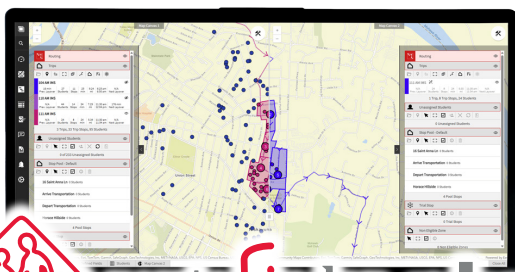

REVOLUTIONIZING STUDENT TRANSPORTATION MANAGEMENT

route**finder** plus

- ▶ Access anywhere with lightning-fast browser-based convenience
- ▶ Advanced tools for handling complex routing scenarios
- ▶ Full calendar-based route planning to handle day-to-day changes
- ▶ Optimize your trips by applying local knowledge to save time and money
- ▶ Easily digitize paperwork with customizable forms built in PLUS
- ▶ Enterprise level mapping tools to ensure safe accurate directions
- ▶ Increase efficiency and mitigate staffing shortages
- ▶ Clear communication for stakeholders with Merge Emails and Digital Forms

SCAN
ME

Does your routing solution do everything you need?

route**finder** plus

You need a **True Routing Solution** that works as **fast** as you do with the **accuracy** you and your community demand. PLUS embeds **Artificial Intelligence Optimization™** or "AIO" and incorporates the unique personality of your local knowledge.

Routefinder PLUS is the only solution that does it all.

Think of Routefinder PLUS as approachable and unimimidating. Regardless of a district's size or past technology (*or lack of technology*) PLUS is the fan favorite because it is easy to use and anticipates your next steps. PLUS works with you and for you.

- ✓ **Access Anywhere** - Access your routing solution with lightning-fast browser-based convenience.
- ✓ **Analyze Data** - Make finding the data you need simple with quick search, filters or geo search options.
- ✓ **Customized Platform** - Configured to meet your specific needs with custom layouts, reports, dashboards, forms and more.
- ✓ **Automated Routing** - Find efficiencies in your operation letting the system create stops, consolidate runs and automate routing.
- ✓ **SIS Integrated** - Industry-leading SIS integration with all major providers.